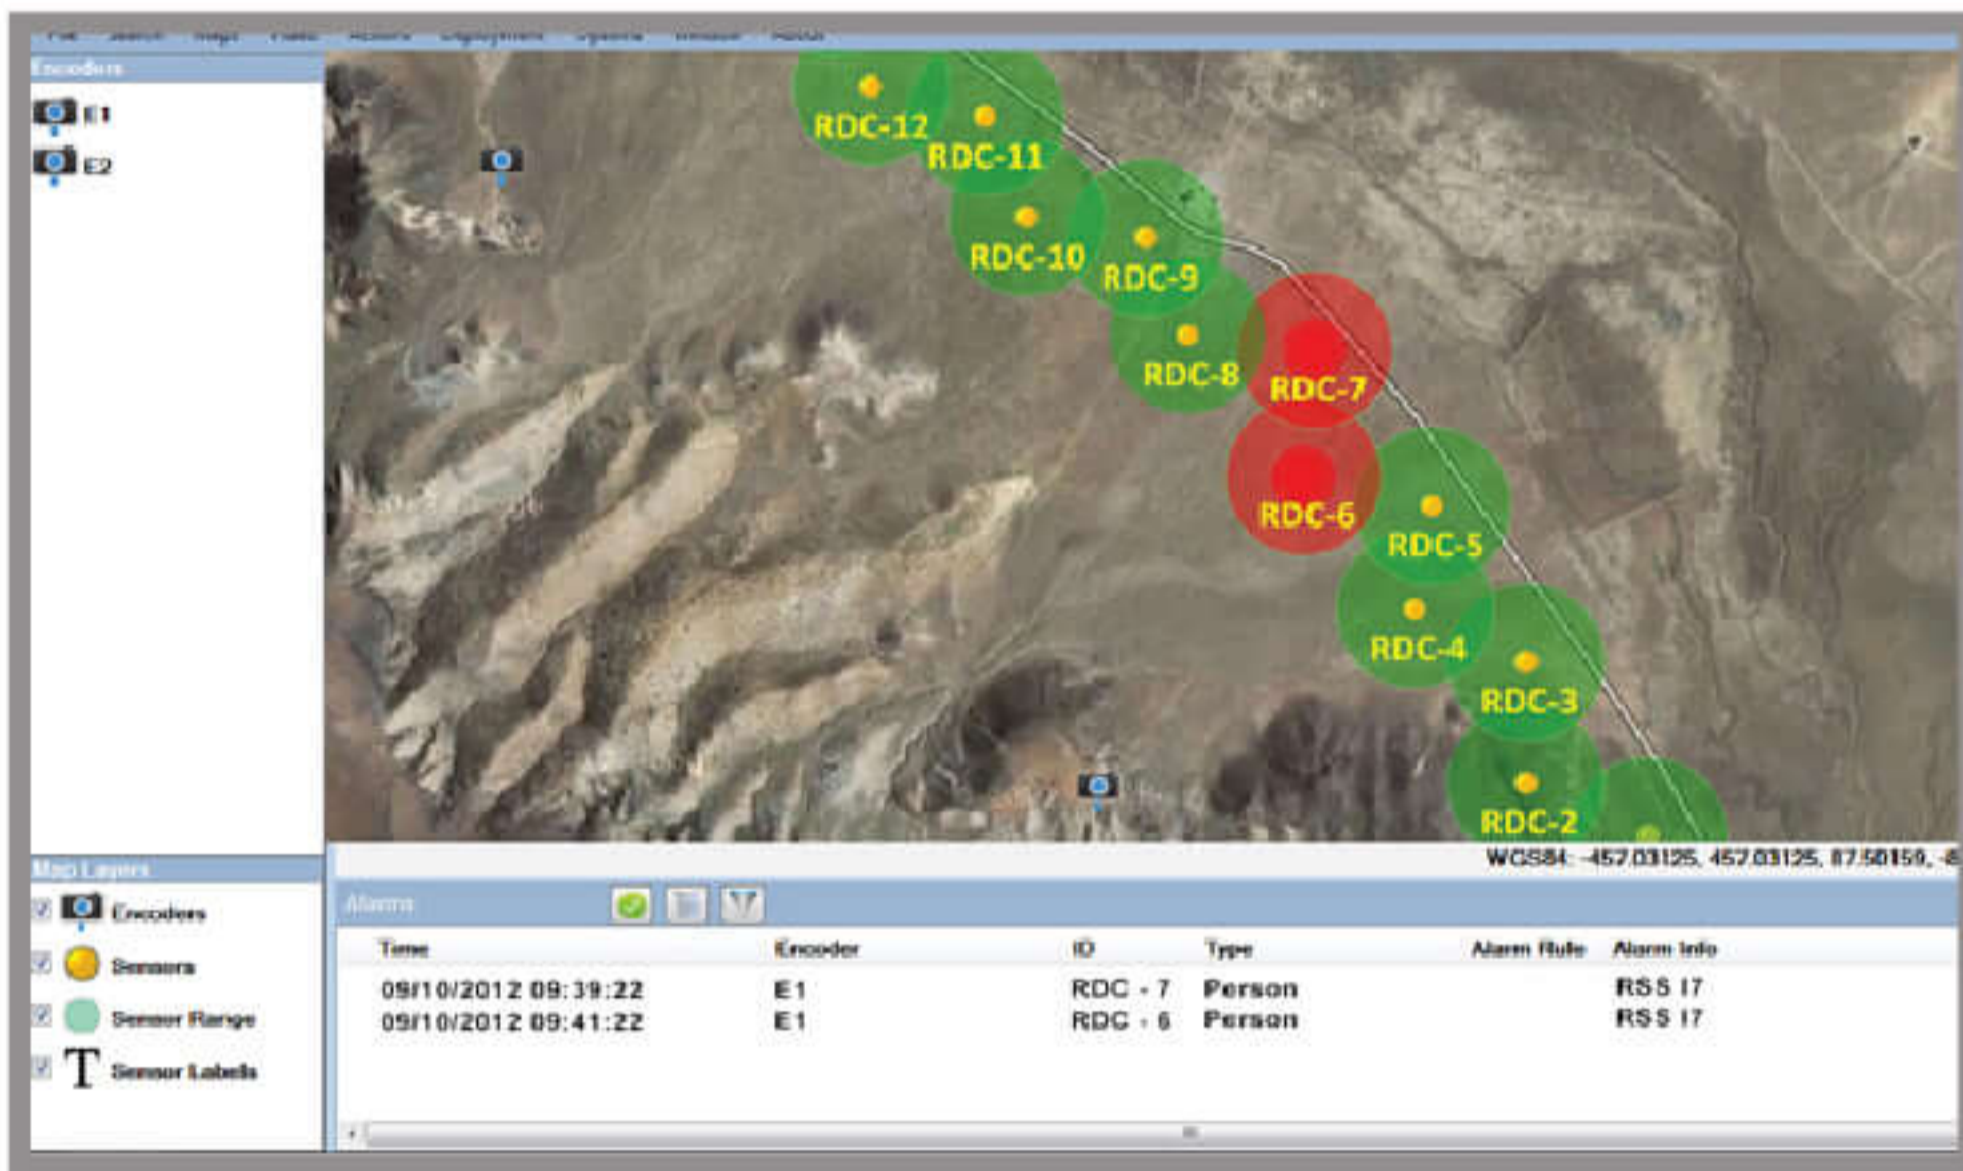

**Tactical Surveillance Kit**  
(portable Expeditionary Surveillance Kit shown with optional modules and components)

Detection ranges:  
 10 - 25 m  
 10 - 100 m

Target Identification Legend:  
 ❌ Rain, ❌ Goat, ❌ Chicken  
 ✅ Car, ✅ Person

System Architecture:  
 Command monitoring (Viewing app, Config app) ↔ SATCOM, cellular... ↔ Network encrypted ↔ SATCOM or IP radio ↔ Integration hub TVI R500 ↔ Gateway RDC MN ↔ Trigger sensor RDC SSN, PIR node RDC ASN, day/low light zoom camera, thermal camera ↔ Mobile monitoring (Viewing app)

**Integrated Tactical Surveillance Kit**  
 Over-the-horizon and low visibility surveillance systems, including camera, unattended ground sensor and communications options. Rapid deployment, portable, and Real time streaming device with very low bandwidth (6 kbps)