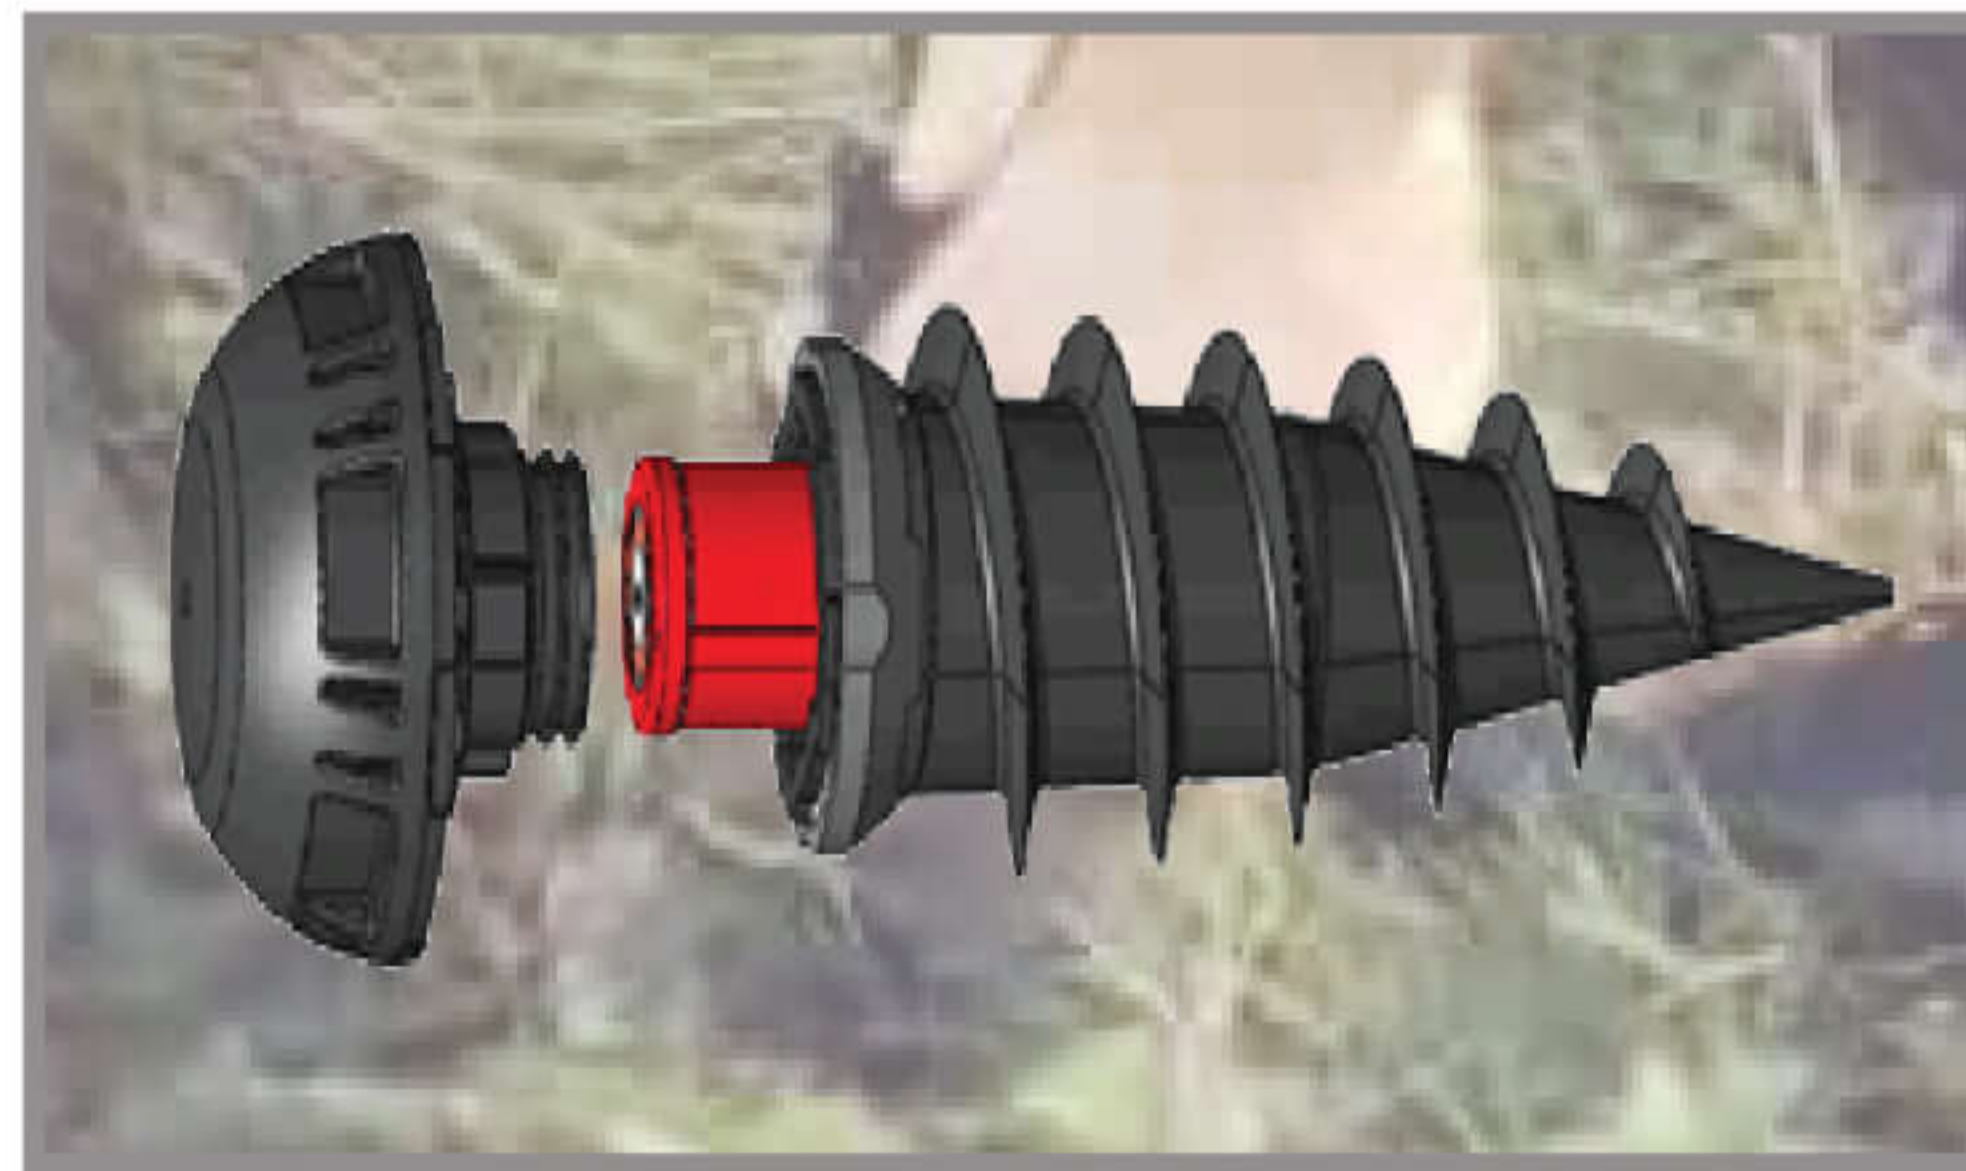

**Tactical Surveillance Kit**  
(portable Expeditionary Surveillance Kit shown with optional modules and components)

Detection ranges:  
 10 - 25 m  
 10 - 100 m

Target Identification Legend:  
 ❌ Rain, ❌ Goat, ❌ Chicken  
 ✅ Car, ✅ Person

System Architecture:  
 Command monitoring (Viewing app, Config app) ↔ SATCOM, cellular... ↔ Network encrypted ↔ SATCOM or IP radio ↔ Integration hub TVI R500 ↔ Gateway RDC MN ↔ Trigger sensor RDC SSN, PIR node RDC ASN, day/low light zoom camera, thermal camera ↔ Mobile monitoring (Viewing app)

**Integrated Tactical Surveillance Kit**  
 Over-the-horizon and low visibility surveillance systems, including camera, unattended ground sensor and communications options. Rapid deployment, portable, and Real time streaming device with very low bandwidth (6 kbps)